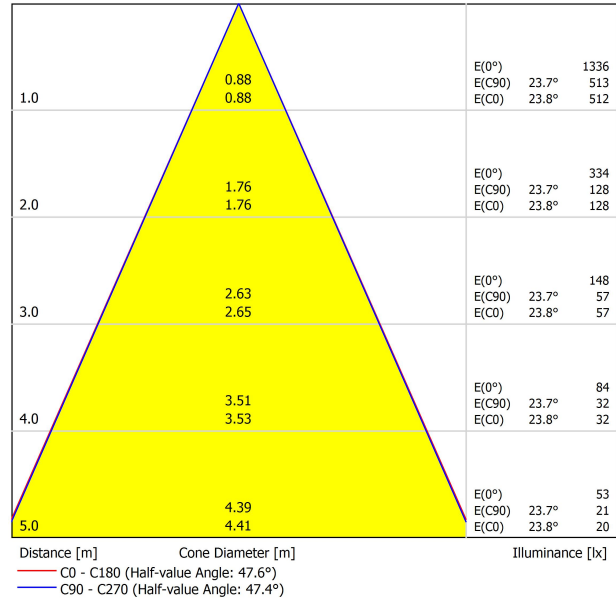

LIGHTING FIXTURE | PHOTOMETRIC DATA

Lighting efficiency	86%
Light beam angle	48°

LIGHTING FIXTURE | ELECTRICAL DATA

Driver	Included
Power values of the system	11,30 W
Frequency	50/60 Hz
Dimming	ON BOARD - Other DIM, please consult
Electrical insulation class	□

OTHER DATA

Sealing	IP20
Wireless control	Please Consult
Recess measurements	Ø50 mm
Swivel angle	90°
Rotation angle	350°
Weight	410 g
Packaged weight	502 g
Packaging dimensions	194 x 182 x 704 mm
Units per package	1
Materials	Aluminium / Acrylonitrile Butadiene Styrene / Polycarbonate

POLAR DIAGRAM

CONICAL DIAGRAM

Vivid Model Colour Temperature	2700K	3000K	3500K	4000K	Light Pink
📖 Reading			•	•	
🥬 Fruits & Vegetables		•	•		
🍞 Bakery	•				
👤 Retail		•	•		
💄 Cosmetics			•	•	
🥩 Meat					•
🐟 Fish				•	
🐠 Seafood				•	•