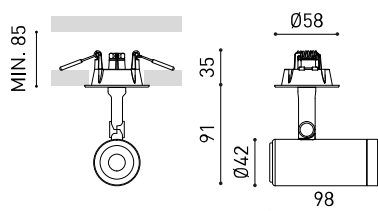

DIMENSIONS

ACCESSORIES

AWARDS

reddot winner 2024
lighting design

PRODUCT

Name	COCO RECESSED FLOOD DIM ON BOARD 2700K WT
Reference	A5300730WT
Color	Textured white
RAL	9016
Category	CEILING RECESSED

LIGHT SOURCE

Type	LED
Gross luminous flux	1200 lm
Colour temperature	2700 K - Other K, please consult
Chromatic stability	MacAdam Step 2
Colour Rendering Index	CRI > 90
Power	8,7 W
Current	500 mA
Efficacy	138 lm/W
LED lifespan	L80B10 > 66.000h

LIGHTING FIXTURE | PHOTOMETRIC DATA

Lighting efficiency	86%
Light beam angle	48°

LIGHTING FIXTURE | ELECTRICAL DATA

Driver	Included
Power values of the system	11,30 W
Frequency	50/60 Hz
Dimming	ON BOARD - Other DIM, please consult
Electrical insulation class	□

OTHER DATA

Sealing	IP20
Wireless control	Please Consult
Recess measurements	Ø50 mm
Swivel angle	90°
Rotation angle	350°
Weight	410 g
Packaged weight	502 g
Packaging dimensions	194 x 182 x 704 mm
Units per package	1
Materials	Aluminium / Acrylonitrile Butadiene Styrene / Polycarbonate

A lightweight and powerful solution. Coco is a spotlight with a qualitative and uniform light distribution and provides great freedom of light emissions with four opening angles - flood, medium, spot and superspot - a 360° rotation and a 90° tilt. With an exceptional lm/W ratio, it can be fitted with various accessories: anti-glare honeycomb and anti-glare screen, which reduce glare to facilitate visual comfort, and the linear filter, which sets a linear light distribution. Coco invites one to interact with the light through a version with integrated dimmer, enabling one to adjust the desired intensity in each luminaire. Its tunable white version replicates the effects of natural light by regulating the intensity and colour temperature.