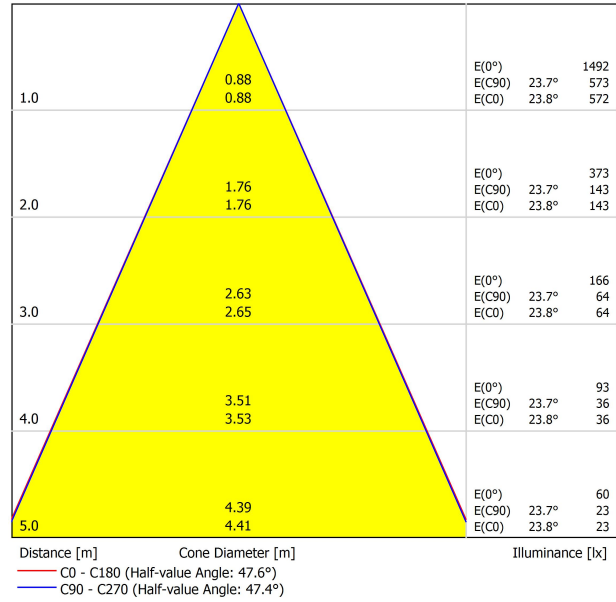

LIGHTING FIXTURE | PHOTOMETRIC DATA

Lighting efficiency	86%
Light beam angle	48°

LIGHTING FIXTURE | ELECTRICAL DATA

Driver	Included
Power values of the system	11,30 W
Frequency	50/60 Hz
Dimming	ON BOARD - Other DIM, please consult
Electrical insulation class	□

OTHER DATA

Sealing	IP20
Wireless control	Please Consult
Recess measurements	Ø50 mm
Swivel angle	90°
Rotation angle	350°
Weight	410 g
Packaged weight	502 g
Packaging dimensions	194 x 182 x 704 mm
Units per package	1
Materials	Aluminium / Acrylonitrile Butadiene Styrene / Polycarbonate

POLAR DIAGRAM

CONICAL DIAGRAM

Vivid Model Colour Temperature	2700K	3000K	3500K	4000K	Light Pink
📖 Reading			•	•	
🥬 Fruits & Vegetables		•	•		
🍩 Bakery	•				
👤 Retail		•	•		
💄 Cosmetics			•	•	
🥩 Meat					•
🐟 Fish				•	
🐠 Seafood				•	•