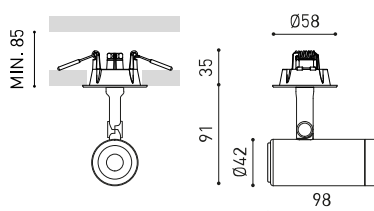

DIMENSIONS

ACCESSORIES

AWARDS

reddot winner 2024
lighting design

PRODUCT

Name	COCO RECESSED FLOOD DIM ON BOARD 4000K NT
Reference	A5300732NT
Color	Textured black
RAL	9005
Category	CEILING RECESSED

LIGHT SOURCE

Type	LED
Gross luminous flux	1340 lm
Colour temperature	4000 K - Other K, please consult
Chromatic stability	MacAdam Step 2
Colour Rendering Index	CRI > 90
Power	8,7 W
Current	500 mA
Efficacy	154 lm/W
LED lifespan	L80B10 > 66.000h

LIGHTING FIXTURE | PHOTOMETRIC DATA

Lighting efficiency	86%
Light beam angle	48°

LIGHTING FIXTURE | ELECTRICAL DATA

Driver	Included
Power values of the system	11,30 W
Frequency	50/60 Hz
Dimming	ON BOARD - Other DIM, please consult
Electrical insulation class	□

OTHER DATA

Sealing	IP20
Wireless control	Please Consult
Recess measurements	Ø50 mm
Swivel angle	90°
Rotation angle	350°
Weight	410 g
Packaged weight	502 g
Packaging dimensions	194 x 182 x 704 mm
Units per package	1
Materials	Aluminium / Acrylonitrile Butadiene Styrene / Polycarbonate

A lightweight and powerful solution. Coco is a spotlight with a qualitative and uniform light distribution and provides great freedom of light emissions with four opening angles - flood, medium, spot and superspot - a 360° rotation and a 90° tilt. With an exceptional lm/W ratio, it can be fitted with various accessories: anti-glare honeycomb and anti-glare screen, which reduce glare to facilitate visual comfort, and the linear filter, which sets a linear light distribution. Coco invites one to interact with the light through a version with integrated dimmer, enabling one to adjust the desired intensity in each luminaire. Its tunable white version replicates the effects of natural light by regulating the intensity and colour temperature.