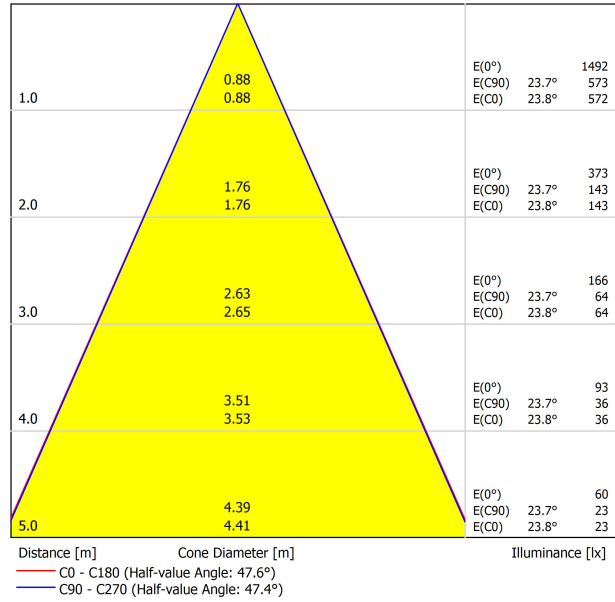

LIGHTING FIXTURE | PHOTOMETRIC DATA

Lighting efficiency	86%
Light beam angle	48°

LIGHTING FIXTURE | ELECTRICAL DATA

Driver	Included
Power values of the system	11,30 W
Frequency	50/60 Hz
Dimming	ON BOARD - Other DIM, please consult
Electrical insulation class	□

OTHER DATA

Sealing	IP20
Wireless control	Please Consult
Recess measurements	Ø50 mm
Swivel angle	90°
Rotation angle	350°
Weight	410 g
Packaged weight	502 g
Packaging dimensions	194 x 182 x 704 mm
Units per package	1
Materials	Aluminium / Acrylonitrile Butadiene Styrene / Polycarbonate

POLAR DIAGRAM

CONICAL DIAGRAM

Vivid Model Colour Temperature	2700K	3000K	3500K	4000K	Light Pink
📖 Reading			•	•	
🥕 Fruits & Vegetables		•	•		
🍩 Bakery	•				
👤 Retail		•	•		
💄 Cosmetics			•	•	
🥩 Meat					•
🐟 Fish				•	
🐠 Seafood				•	•