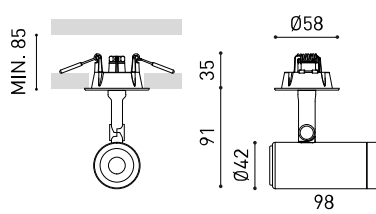

DIMENSIONS

ACCESSORIES

AWARDS

reddot winner 2024
lighting design

PRODUCT

Name	COCO RECESSED FLOOD DIM ON BOARD 4000K NT
Reference	A5300732NT
Color	Textured black
RAL	9005
Category	CEILING RECESSED

LIGHT SOURCE

Type	LED
Gross luminous flux	1340 lm
Colour temperature	4000 K - Other K, please consult
Chromatic stability	MacAdam Step 2
Colour Rendering Index	CRI > 90
Power	8,7 W
Current	500 mA
Efficacy	154 lm/W
LED lifespan	L80B10 > 66.000h

LIGHTING FIXTURE | PHOTOMETRIC DATA

Lighting efficiency	86%
Light beam angle	48°

LIGHTING FIXTURE | ELECTRICAL DATA

Driver	Included
Power values of the system	11,30 W
Frequency	50/60 Hz
Dimming	ON BOARD - Other DIM, please consult
Electrical insulation class	□

OTHER DATA

Sealing	IP20
Wireless control	Please Consult
Recess measurements	Ø50 mm
Swivel angle	90°
Rotation angle	350°
Weight	410 g
Packaged weight	502 g
Packaging dimensions	194 x 182 x 704 mm
Units per package	1
Materials	Aluminium / Acrylonitrile Butadiene Styrene / Polycarbonate

A lightweight and powerful solution. Coco is a spotlight with a qualitative and uniform light distribution and provides great freedom of light emissions with four opening angles - flood, medium, spot and superspot - a 360° rotation and a 90° tilt. With an exceptional lm/W ratio, it can be fitted with various accessories: anti-glare honeycomb and anti-glare screen, which reduce glare to facilitate visual comfort, and the linear filter, which sets a linear light distribution. Coco invites one to interact with the light through a version with integrated dimmer, enabling one to adjust the desired intensity in each luminaire. Its tunable white version replicates the effects of natural light by regulating the intensity and colour temperature.