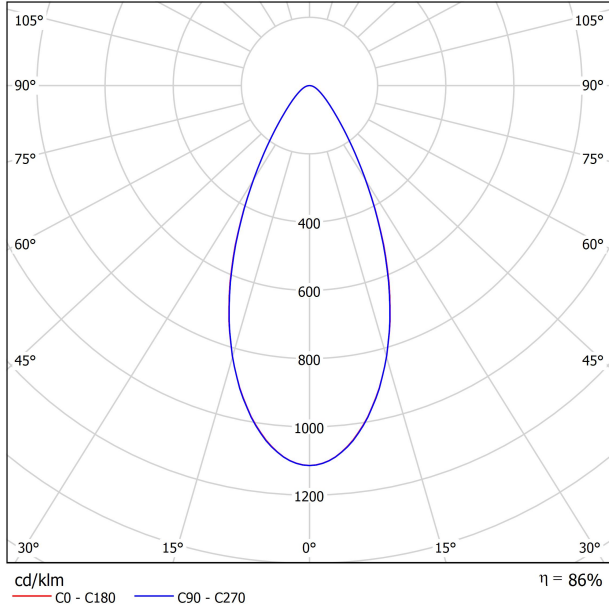

POLAR DIAGRAM