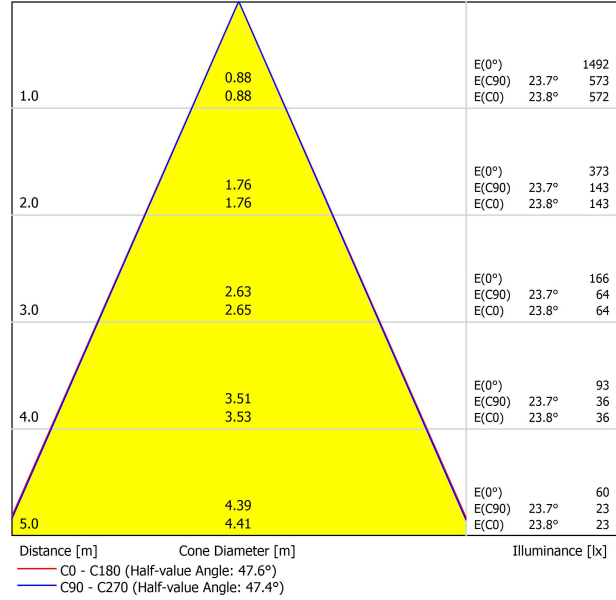

### LIGHT SOURCE

Type	LED
Gross luminous flux	1340 lm
Colour temperature	4000 K - Other K, please consult
Chromatic stability	MacAdam Step 2
Colour Rendering Index	CRI > 90
Power	8,7 W
Current	500 mA
Efficacy	154 lm/W
LED lifespan	L80B10 > 66.000h

### LIGHTING FIXTURE | PHOTOMETRIC DATA

Lighting efficiency	86%
Light beam angle	48°

### OTHER DATA

Sealing	IP20
Wireless control	Please Consult
Recess measurements	Ø50 mm
Swivel angle	90°
Rotation angle	350°
Weight	410 g
Packaged weight	502 g
Packaging dimensions	194 x 182 x 704 mm
Units per package	1
Materials	Aluminium / Acrylonitrile Butadiene Styrene / Polycarbonate

POLAR DIAGRAM

CONICAL DIAGRAM

Vivid Model Colour Temperature	2700K	3000K	3500K	4000K	Light Pink
📖 Reading			•	•	
🥬 Fruits & Vegetables		•	•		
🍞 Bakery	•				
👤 Retail		•	•		
💄 Cosmetics			•	•	
🥩 Meat					•
🐟 Fish				•	
🐠 Seafood				•	•