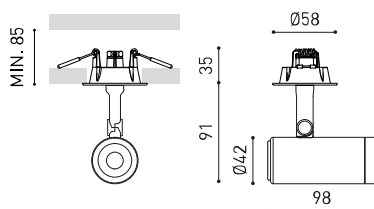

### DIMENSIONS

### OTHER DATA

Sealing	IP20
Wireless control	Please Consult
Recess measurements	Ø50 mm
Swivel angle	90°
Rotation angle	350°
Weight	410 g
Packaged weight	502 g
Packaging dimensions	194 x 182 x 704 mm
Units per package	1
Materials	Aluminium / Acrylonitrile Butadiene Styrene / Polycarbonate