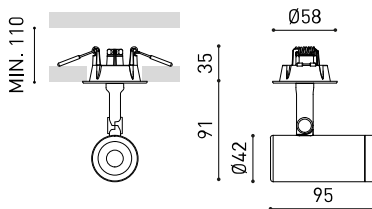

### DIMENSIONS

### OTHER DATA

|                      |                                                             |
|----------------------|-------------------------------------------------------------|
| Sealing              | IP20                                                        |
| Wireless control     | Please Consult                                              |
| Recess measurements  | Ø50 mm                                                      |
| Swivel angle         | 90°                                                         |
| Rotation angle       | 350°                                                        |
| Weight               | 385 g                                                       |
| Packaged weight      | 477 g                                                       |
| Packaging dimensions | 194 x 182 x 704 mm                                          |
| Units per package    | 1                                                           |
| Materials            | Aluminium / Acrylonitrile Butadiene Styrene / Polycarbonate |