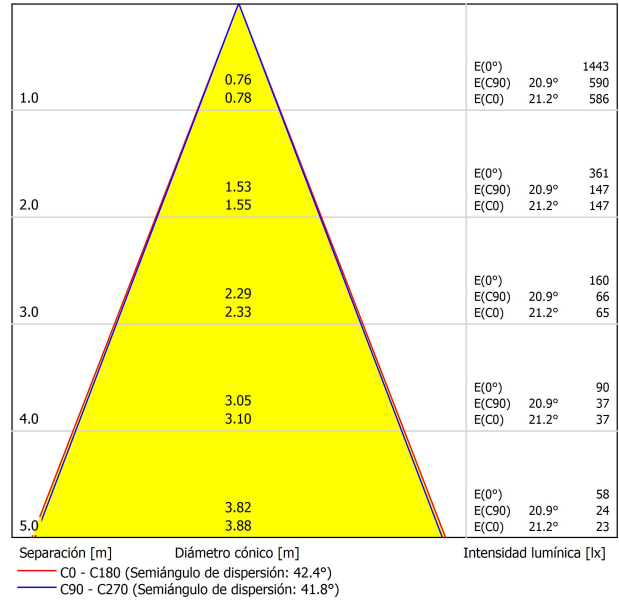

CONICAL DIAGRAM