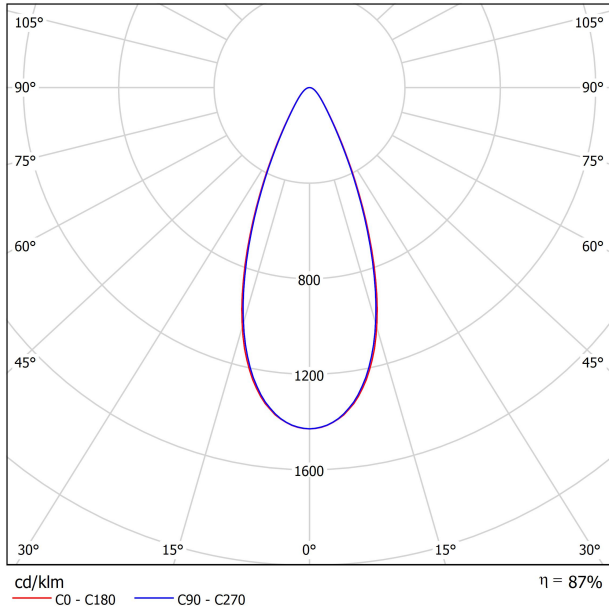

POLAR DIAGRAM