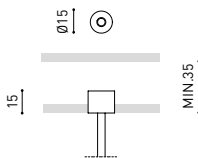

WIRE TRIMLESS ACCESSORIES

FEED	
MAINS TRIMLESS*	NO DIM
A023-00-01- | W | N |	
MAINS THICK TRIMLESS*	DIM
A023-00-02- | W | N |