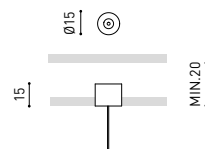

FASTENING	
STEEL CABLE TRIMLESS*	
A023-00-05- | W | N |