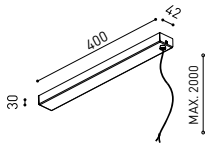

SUSPENSION & SUSPENSION SHORT 48V

Wired Power Supply Case 48V	150 W	NO DIM
A338-00-25- | NT | WT |		
A338-00-26- | NT | WT |	150 W	DIM
220 V ~		
240	INCL	

Suspension Kit 48V [2 units]
A338-00-15- | NT | WT |