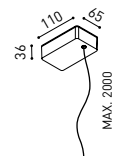

Surface Straight Joiner 48V
A338-00-11

SUSPENSION & SUSPENSION SHORT 48V

Wired Power Supply Case 48V	150 W	NO DIM
A338-00-25- NT WT		
A338-00-26- NT WT	150 W	DIM
220 V ~		
240	INCL	

Suspension Kit 48V [2 units]
A338-00-15- NT WT