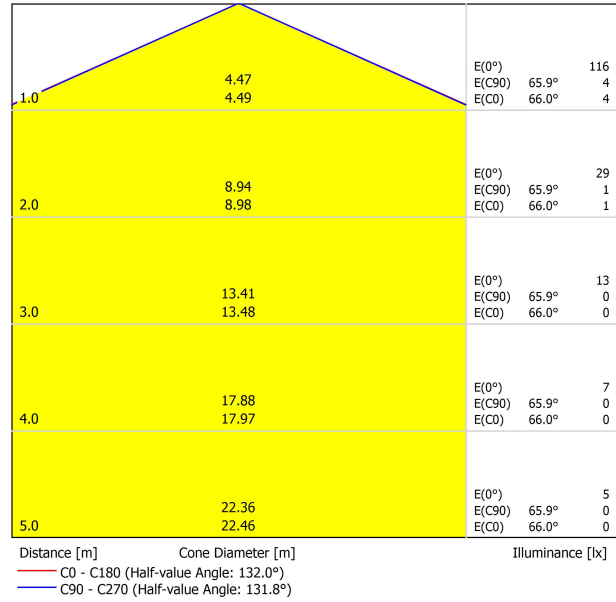

CONICAL DIAGRAM