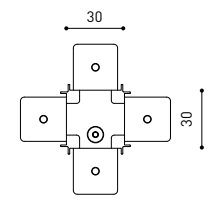

X-Joint

Electrical connection not included | Straight joiner included