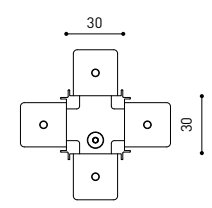

LEUCHTE | ELEKTRISCHE DATEN

Dichtigkeit	IP20
Wireless control	Bitte anfragen
Kabellänge	Max. 2 m
Schnellspanner	Nein
Schienentyp	Track 48V
Gewicht	815 g
Gewicht inkl. Verpackung	1261 g
Abmessungen der Verpackung	622 x 584 x 135 mm
Stück pro Verpackung	1
Materialien	Aluminium / Polycarbonat

TRACK 48V SURFACE Corner 90° One Plane

T-Joint

X-Joint

Electrical connection not included | Straight joiner included

TRACK 48V SURFACE SHORT Corner 90° One Plane

T-Joint

X-Joint

Electrical connection not included | Straight joiner included

CONSTANT VOLTAGE LED POWER SUPPLY

	P	V	D (A x B x C)
0434-01-61* N W	100W	48V	298 x 19 x 16mm
0434-01-69* N W	250W	48V	268 x 22 x 44mm
0434-01-62	150W	48V	350 x 30 x 18mm
0434-01-80	250W	48V	400 x 40 x 22mm