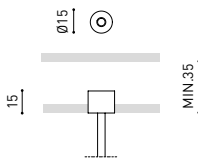

For remote power supply

A338-00-27- | N | W | NO DIM
A338-00-28- | N | W | DIM

For power supply inside the track

WIRE TRIMLESS ACCESSORIES

FEED
MAINS TRIMLESS*
A023-00-01- | W | N | NO DIM
MAINS THICK TRIMLESS*
A023-00-02- | W | N | DIM