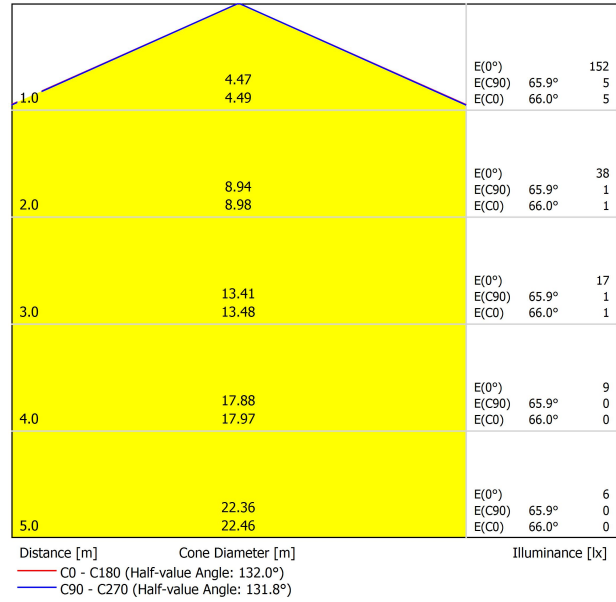

CONICAL DIAGRAM