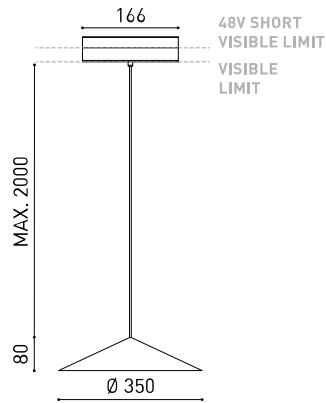

DIMENSIONS

ACCESSORIES

Name	DUNE 35 48V 2M DIM DALI 2700K NT
Reference	A5321020NT
Color	Textured black
Base Finishing	Textured black
RAL	9005
Category	TRACK LIGHTS

LIGHT SOURCE

Type	LED
Gross luminous flux	570 lm
Colour temperature	2700 K - Other K, please consult
Chromatic stability	MacAdam Step 2
Colour Rendering Index	CRI>90
Power	4 W
Efficacy	143 lm/W
LED lifespan	L80B10 >55.000h

LIGHTING FIXTURE | PHOTOMETRIC DATA

Lighting efficiency	67%
Light beam angle	132°

LIGHTING FIXTURE | ELECTRICAL DATA

Power values of the system	4,8 W
Dimming	DALI - Other DIM, please consult
Electrical insulation class	◆

OTHER DATA

Sealing	IP20
Wireless control	Please Consult
Cord length	Max. 2 m
Fast adjustment tensioner	No
Track type	Track 48V
Weight	815 g
Packaged weight	1261 g
Packaging dimensions	622 x 584 x 135 mm
Units per package	1
Materials	Aluminium / Polycarbonate

The Dune suspension luminaire dresses the light and builds the space with a conical, classic and light silhouette. Its language between the technical and the decorative, redefines this archetype with a pure geometry of sharp edges like folded paper, and a placid and homogeneous projected light that invites to enjoy.