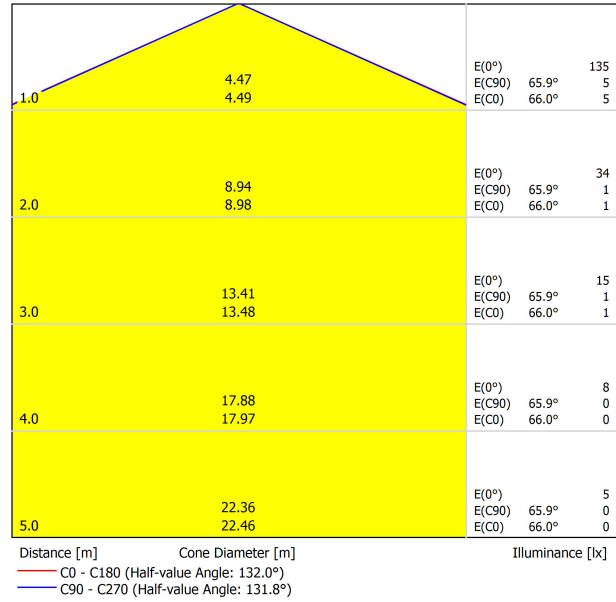

CONICAL DIAGRAM