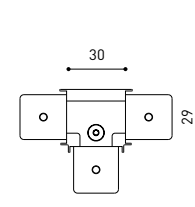

TRACK 48V TRIMLESS

TRACK 48V TRIMLESS 1m	A338-01-00- | N | WT |
TRACK 48V TRIMLESS 2m	A338-02-00- | N | WT |
TRACK 48V TRIMLESS 3m	A338-03-00- | N | WT |
TRACK 48V TRIMLESS Corner 90° One Plane	A338-06-00- | N | WT |
TRACK 48V TRIMLESS Corner 90° Two Planes	A338-07-00- | N | WT |

PLASTERBOARD CEILING, MANDATORY THICKNESS 12,5mm.
RECOMMENDED FOR INSTALLATIONS WHERE THE PROFILE CAN BE
INSTALLED BEFORE THE FALSE PLASTERBOARD CEILING.

TRIMLESS INSTALLATION GUIDE
<https://youtu.be/tgGsQdaYe-w>

TRACK 48V SURFACE

TRACK 48V SURFACE 1m	A338-11-00- | NT | WT |
TRACK 48V SURFACE 2m	A338-12-00- | NT | WT |
TRACK 48V SURFACE 3m	A338-13-00- | NT | WT |
TRACK 48V SURFACE Corner 90° One Plane	A338-14-00- | NT | WT |
TRACK 48V SURFACE T-Joint	A338-15-00- | NT |
TRACK 48V SURFACE X-Joint	A338-16-00- | NT |

TRACK 48V SURFACE SHORT

TRACK 48V SURFACE SHORT 1m	A338-21-00- | NT | WT |
TRACK 48V SURFACE SHORT 2m	A338-22-00- | NT | WT |
TRACK 48V SURFACE SHORT 3m	A338-23-00- | NT | WT |
TRACK 48V SURFACE SHORT Corner 90° One Plane	A338-24-00- | NT | WT |
TRACK 48V SURFACE SHORT T-Joint	A338-25-00- | NT |
TRACK 48V SURFACE SHORT X-Joint	A338-26-00- | NT |

COLOUR | N ■ RAL 9005 | NT ■ RAL 9005 | WT □ RAL 9016 |

TRACK 48V TRIMLESS Corner 90° One Plane

*Electrical connection not included

TRACK 48V TRIMLESS Corner 90° Two Planes

*Electrical connection not included

TRACK 48V SURFACE Corner 90° One Plane

T-Joint

X-Joint

Electrical connection not included | Straight joiner included

TRACK 48V SURFACE SHORT Corner 90° One Plane

T-Joint

X-Joint

Electrical connection not included | Straight joiner included