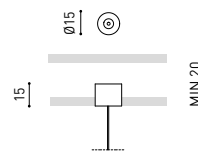

FASTENING

STEEL CABLE TRIMLESS*

A023-00-05- | W | N |