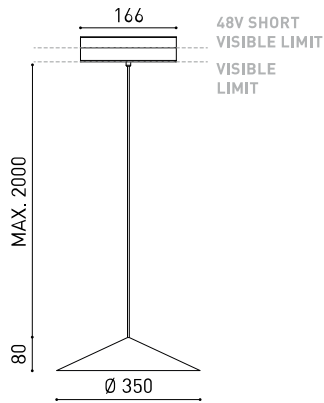

DIMENSIONS

ACCESSORIES

Name	DUNE 35 48V 2M DIM DALI 3000K PG
Reference	A5321021PG
Color	Textured Pebble Grey
Base Finishing	Textured black
RAL	7032
Category	TRACK LIGHTS

PRODUCT

Type	LED
Gross luminous flux	600 lm
Colour temperature	3000 K - Other K, please consult
Chromatic stability	MacAdam Step 2
Colour Rendering Index	CRI>90
Power	4 W
Efficacy	150 lm/W
LED lifespan	L80B10 >55.000h

LIGHT SOURCE

Lighting efficiency	74%
Light beam angle	132°

LIGHTING FIXTURE | PHOTOMETRIC DATA

Power values of the system	4,8 W
Dimming	DALI - Other DIM, please consult
Electrical insulation class	◆

LIGHTING FIXTURE | ELECTRICAL DATA

Sealing	IP20
Wireless control	Please Consult
Cord length	Max. 2 m
Fast adjustment tensioner	No
Track type	Track 48V
Weight	815 g
Packaged weight	1261 g
Packaging dimensions	622 x 584 x 135 mm
Units per package	1
Materials	Aluminium / Polycarbonate

OTHER DATA

The Dune suspension luminaire dresses the light and builds the space with a conical, classic and light silhouette. Its language between the technical and the decorative, redefines this archetype with a pure geometry of sharp edges like folded paper, and a placid and homogeneous projected light that invites to enjoy.