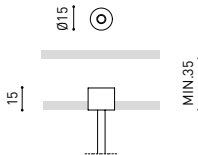

WIRE TRIMLESS ACCESSORIES

FEED

MAINS TRIMLESS*

A023-00-01- | W | N | NO DIM

MAINS THICK TRIMLESS*

A023-00-02- | W | N | DIM