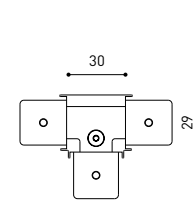

TRACK 48V SURFACE Corner 90° One Plane

T-Joint

X-Joint

Electrical connection not included | Straight joiner included

TRACK 48V SURFACE SHORT Corner 90° One Plane

T-Joint

X-Joint

Electrical connection not included | Straight joiner included

CONSTANT VOLTAGE LED POWER SUPPLY

	P	V	D (A x B x C)
0434-01-61* N W	100W	48V	298 x 19 x 16mm
0434-01-69* N W	250W	48V	268 x 22 x 44mm
0434-01-62	150W	48V	350 x 30 x 18mm
0434-01-80	250W	48V	400 x 40 x 22mm