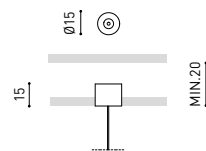

FASTENING

STEEL CABLE TRIMLESS*

A023-00-05- | W | N |