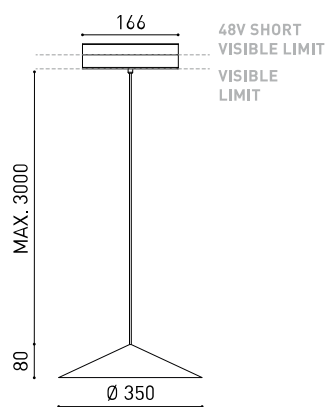

DIMENSIONS

ACCESSORIES

CORD ACCESSORY

TRACK 48V OPTIONS

Name	DUNE 35 48V 3M 2700K NT
Reference	A5321110NT
Color	Textured black
Base Finishing	Textured black
RAL	9005
Category	TRACK LIGHTS

LIGHT SOURCE

Type	LED
Gross luminous flux	570 lm
Colour temperature	2700 K - Other K, please consult
Chromatic stability	MacAdam Step 2
Colour Rendering Index	CRI > 90
Power	4 W
Efficacy	143 lm/W
LED lifespan	L80B10 > 55.000h

LIGHTING FIXTURE | PHOTOMETRIC DATA

Lighting efficiency	67%
Light beam angle	132°

LIGHTING FIXTURE | ELECTRICAL DATA

Power values of the system	4,7 W
Dimming	No Dim - Other DIM, please consult
Electrical insulation class	◆

OTHER DATA

Sealing	IP20
Wireless control	Please Consult
Cord length	Max. 3 m
Fast adjustment tensioner	No
Track type	Track 48V
Weight	815 g
Packaged weight	1261 g
Packaging dimensions	622 x 584 x 135 mm
Units per package	1
Materials	Aluminium / Polycarbonate

CONSTANT VOLTAGE LED POWER SUPPLY

	P	V	D (A x B x C)
0434-01-61* N W	100W	48V	298 x 19 x 16mm
0434-01-69* N W	250W	48V	268 x 22 x 44mm
0434-01-62	150W	48V	350 x 30 x 18mm
0434-01-80	250W	48V	400 x 40 x 22mm