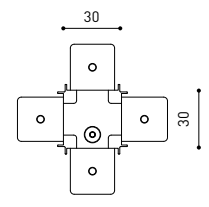

X-Joint

Electrical connection not included | Straight joiner included