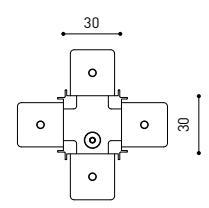

LEUCHTE | ELEKTRISCHE DATEN

Dichtigkeit	IP20
Wireless control	Bitte anfragen
Kabellänge	Max. 3 m
Schnellspanner	Nein
Schienentyp	Track 48V
Gewicht	815 g
Gewicht inkl. Verpackung	1261 g
Abmessungen der Verpackung	622 x 584 x 135 mm
Stück pro Verpackung	1
Materialien	Aluminium / Polycarbonat

TRACK 48V SURFACE Corner 90° One Plane

T-Joint

X-Joint

Electrical connection not included | Straight joiner included

TRACK 48V SURFACE SHORT Corner 90° One Plane

T-Joint

X-Joint

Electrical connection not included | Straight joiner included

CONSTANT VOLTAGE LED POWER SUPPLY

	P	V	D (A x B x C)
0434-01-61* N W	100W	48V	298 x 19 x 16mm
0434-01-69* N W	250W	48V	268 x 22 x 44mm
0434-01-62	150W	48V	350 x 30 x 18mm
0434-01-80	250W	48V	400 x 40 x 22mm