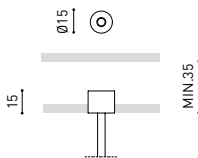

A338-00-16- | N | W | NO DIM

A338-00-17- | N | W | DIM

For remote power supply

A338-00-27- | N | W | NO DIM

A338-00-28- | N | W | DIM

For power supply inside the track

WIRE TRIMLESS ACCESSORIES

FEED