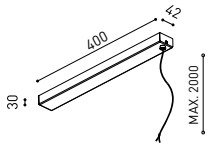

SURFACE, SUSPENSION, SURFACE SHORT & SUSPENSION SHORT 48V

SUSPENSION & SUSPENSION SHORT 48V