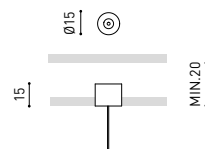

FEED

MAINS TRIMLESS*

A023-00-01- | W | N | NO DIM

MAINS THICK TRIMLESS*

A023-00-02- | W | N | DIM

FASTENING

STEEL CABLE TRIMLESS*

A023-00-05- | W | N |