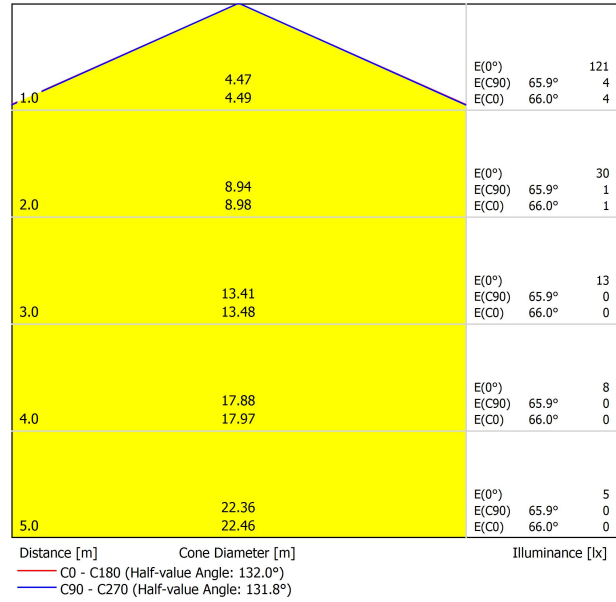

CONICAL DIAGRAM