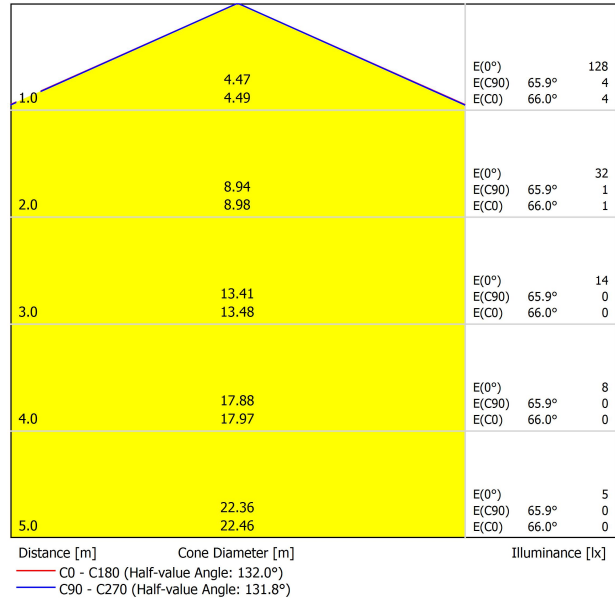

CONICAL DIAGRAM