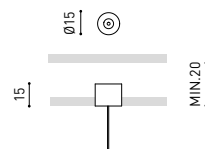

A338-00-27- | N | W | NO DIM

A338-00-28- | N | W | DIM

For power supply inside the track

WIRE TRIMLESS ACCESSORIES

FEED

MAINS TRIMLESS*
A023-00-01- | W | N | NO DIM

MAINS THICK TRIMLESS*
A023-00-02- | W | N | DIM