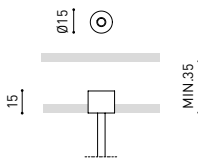

A338-00-27- | N | W | NO DIM

A338-00-28- | N | W | DIM

For power supply inside the track

WIRE TRIMLESS ACCESSORIES

FEED

MAINS TRIMLESS*
A023-00-01- | W | N | NO DIM

MAINS THICK TRIMLESS*
A023-00-02- | W | N | DIM