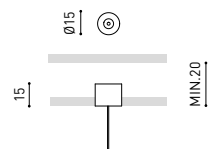

FASTENING

STEEL CABLE TRIMLESS*

A023-00-05- | W | N |