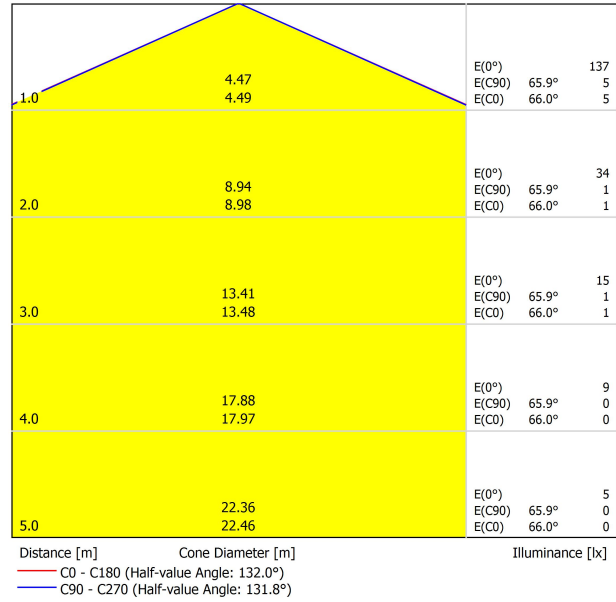

CONICAL DIAGRAM