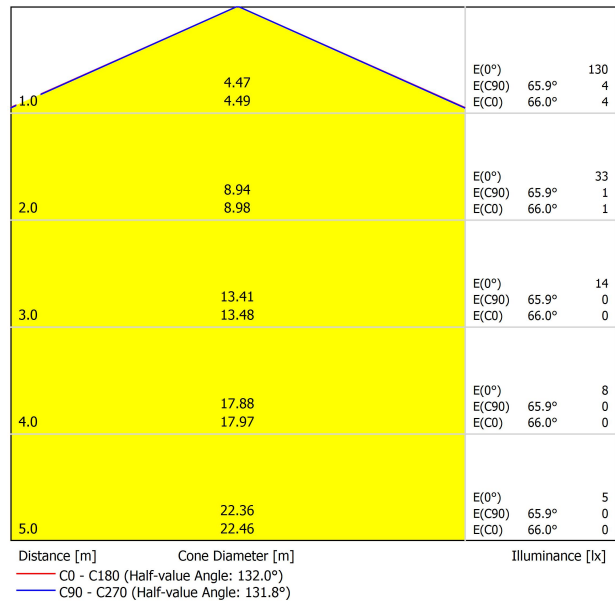

CONICAL DIAGRAM