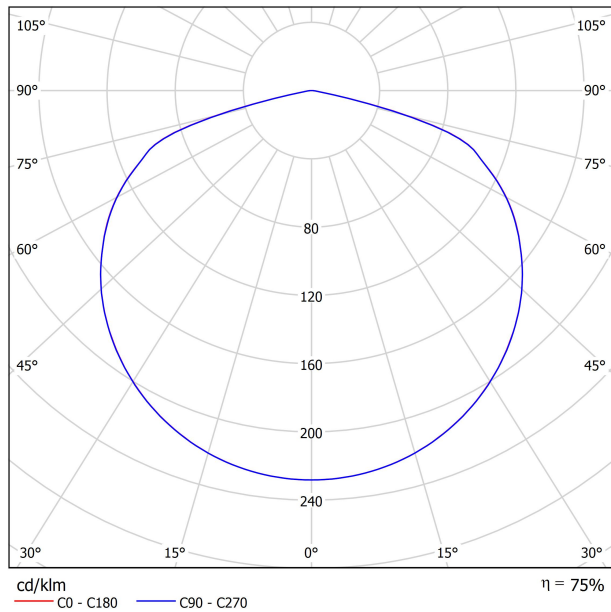

POLAR DIAGRAM