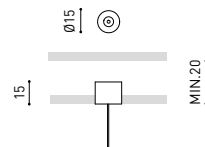

For remote power supply

A338-00-27- | N | W | NO DIM
A338-00-28- | N | W | DIM

For power supply inside the track

WIRE TRIMLESS ACCESSORIES

FEED

MAINS TRIMLESS*
A023-00-01- | W | N | NO DIM

MAINS THICK TRIMLESS*
A023-00-02- | W | N | DIM