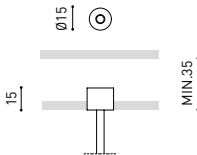

For remote power supply

A338-00-27- | N | W | NO DIM
A338-00-28- | N | W | DIM

For power supply inside the track

WIRE TRIMLESS ACCESSORIES

FEED

MAINS TRIMLESS*
A023-00-01- | W | N | NO DIM

MAINS THICK TRIMLESS*
A023-00-02- | W | N | DIM