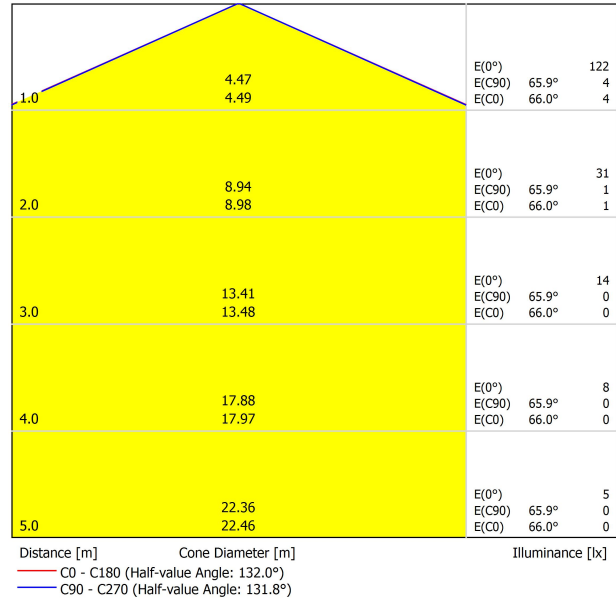

CONICAL DIAGRAM