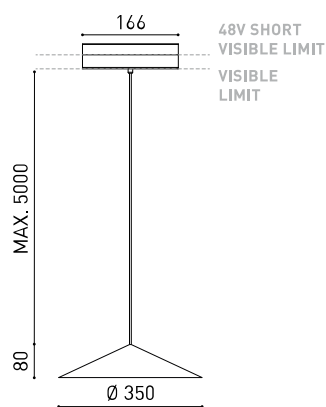

DIMENSIONS

ACCESSORIES

CORD ACCESSORY

TRACK 48V OPTIONS

Name	DUNE 35 48V 5M 3000K NT
Reference	A5321211NT
Color	Textured black
Base Finishing	Textured black
RAL	9005
Category	TRACK LIGHTS

LIGHT SOURCE

Type	LED
Gross luminous flux	600 lm
Colour temperature	3000 K - Other K, please consult
Chromatic stability	MacAdam Step 2
Colour Rendering Index	CRI>90
Power	4 W
Efficacy	150 lm/W
LED lifespan	L80B10 >55.000h

LIGHTING FIXTURE | PHOTOMETRIC DATA

Lighting efficiency	67%
Light beam angle	132°

LIGHTING FIXTURE | ELECTRICAL DATA

Power values of the system	4,7 W
Dimming	No Dim - Other DIM, please consult
Electrical insulation class	◆

OTHER DATA

Sealing	IP20
Wireless control	Please Consult
Cord length	Max. 5 m
Fast adjustment tensioner	No
Track type	Track 48V
Weight	815 g
Packaged weight	1261 g
Packaging dimensions	622 x 584 x 135 mm
Units per package	1
Materials	Aluminium / Polycarbonate

CONSTANT VOLTAGE LED POWER SUPPLY

	P	V	D (A x B x C)
0434-01-61* N W	100W	48V	298 x 19 x 16mm
0434-01-69* N W	250W	48V	268 x 22 x 44mm
0434-01-62	150W	48V	350 x 30 x 18mm
0434-01-80	250W	48V	400 x 40 x 22mm