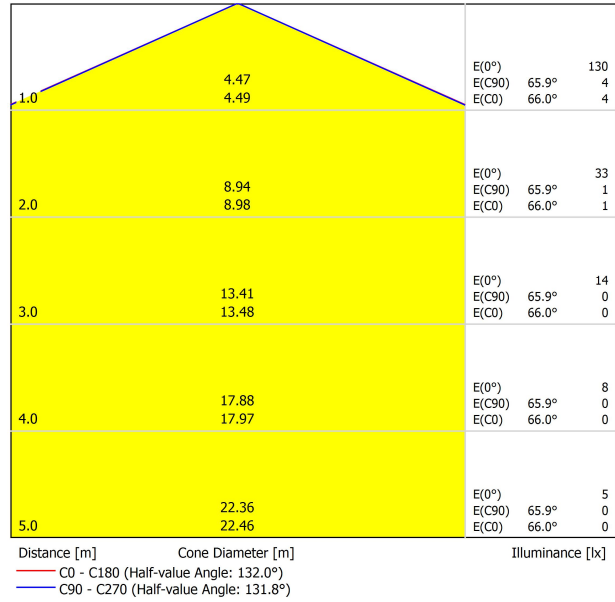

CONICAL DIAGRAM