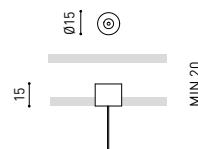

FASTENING

STEEL CABLE TRIMLESS*

A023-00-05- | W | N |