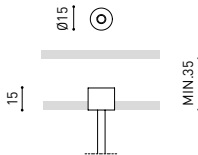

WIRE TRIMLESS ACCESSORIES

FEED	
MAINS TRIMLESS*	NO DIM
A023-00-01- | W | N |	
MAINS THICK TRIMLESS*	DIM
A023-00-02- | W | N |