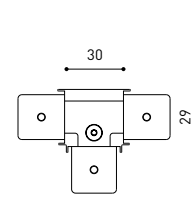

TRACK 48V TRIMLESS

TRACK 48V TRIMLESS 1m	A338-01-00- | N | WT |
TRACK 48V TRIMLESS 2m	A338-02-00- | N | WT |
TRACK 48V TRIMLESS 3m	A338-03-00- | N | WT |
TRACK 48V TRIMLESS Corner 90° One Plane	A338-06-00- | N | WT |
TRACK 48V TRIMLESS Corner 90° Two Planes	A338-07-00- | N | WT |

PLASTERBOARD CEILING, MANDATORY THICKNESS 12,5mm.
RECOMMENDED FOR INSTALLATIONS WHERE THE PROFILE CAN BE
INSTALLED BEFORE THE FALSE PLASTERBOARD CEILING.

TRIMLESS INSTALLATION GUIDE
<https://youtu.be/tgGsQdaYe-w>

TRACK 48V SURFACE

TRACK 48V SURFACE 1m	A338-11-00- | NT | WT |
TRACK 48V SURFACE 2m	A338-12-00- | NT | WT |
TRACK 48V SURFACE 3m	A338-13-00- | NT | WT |
TRACK 48V SURFACE Corner 90° One Plane	A338-14-00- | NT | WT |
TRACK 48V SURFACE T-Joint	A338-15-00- | NT |
TRACK 48V SURFACE X-Joint	A338-16-00- | NT |

TRACK 48V SURFACE SHORT

TRACK 48V SURFACE SHORT 1m	A338-21-00- | NT | WT |
TRACK 48V SURFACE SHORT 2m	A338-22-00- | NT | WT |
TRACK 48V SURFACE SHORT 3m	A338-23-00- | NT | WT |
TRACK 48V SURFACE SHORT Corner 90° One Plane	A338-24-00- | NT | WT |
TRACK 48V SURFACE SHORT T-Joint	A338-25-00- | NT |
TRACK 48V SURFACE SHORT X-Joint	A338-26-00- | NT |

COLOUR | N ■ RAL 9005 | NT ■ RAL 9005 | WT □ RAL 9016 |

TRACK 48V TRIMLESS Corner 90° One Plane

*Electrical connection not included

TRACK 48V TRIMLESS Corner 90° Two Planes

*Electrical connection not included

TRACK 48V SURFACE Corner 90° One Plane

T-Joint

X-Joint

Electrical connection not included | Straight joiner included

TRACK 48V SURFACE SHORT Corner 90° One Plane

T-Joint

X-Joint

Electrical connection not included | Straight joiner included