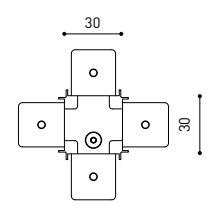

OTHER DATA

Sealing	IP20
Wireless control	Please Consult
Cord length	Max. 5 m
Fast adjustment tensioner	No
Track type	Track 48V
Weight	815 g
Packaged weight	1261 g
Packaging dimensions	622 x 584 x 135 mm
Units per package	1
Materials	Aluminium / Polycarbonate

TRACK 48V SURFACE Corner 90° One Plane

T-Joint

X-Joint

Electrical connection not included | Straight joiner included

TRACK 48V SURFACE SHORT Corner 90° One Plane

T-Joint

X-Joint

Electrical connection not included | Straight joiner included