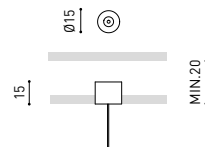

FASTENING
STEEL CABLE TRIMLESS*
A023-00-05- | W | N |