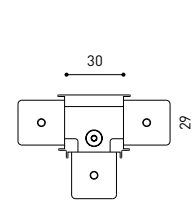

OTHER DATA

Sealing	IP20
Wireless control	Please Consult
Cord length	Max. 5 m
Fast adjustment tensioner	No
Track type	Track 48V
Weight	815 g
Packaged weight	1261 g
Packaging dimensions	622 x 584 x 135 mm
Units per package	1
Materials	Aluminium / Polycarbonate

TRACK 48V SURFACE Corner 90° One Plane

T-Joint

X-Joint

Electrical connection not included | Straight joiner included

TRACK 48V SURFACE SHORT Corner 90° One Plane

T-Joint

X-Joint

Electrical connection not included | Straight joiner included

CONSTANT VOLTAGE LED POWER SUPPLY

	P	V	D (A x B x C)
0434-01-61* N W	100W	48V	298 x 19 x 16mm
0434-01-69* N W	250W	48V	268 x 22 x 44mm
0434-01-62	150W	48V	350 x 30 x 18mm
0434-01-80	250W	48V	400 x 40 x 22mm