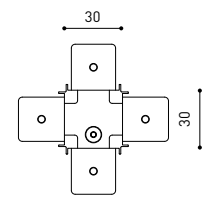

X-Joint

Electrical connection not included | Straight joiner included