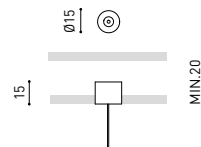

FASTENING	
STEEL CABLE TRIMLESS*	
A023-00-05- | W | N |