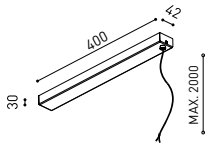

SUSPENSION & SUSPENSION SHORT 48V

Wired Power Supply Case 48V	150 W	NO DIM
A338-00-25- | NT | WT |		
A338-00-26- | NT | WT |	150 W	DIM
220 V ~		
240	INCL	

Suspension Kit 48V [2 units]
A338-00-15- | NT | WT |