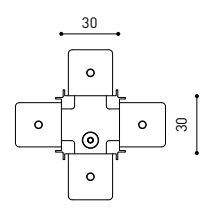

TRACK 48V SURFACE Corner 90° One Plane

T-Joint

X-Joint

Electrical connection not included | Straight joiner included

TRACK 48V SURFACE SHORT Corner 90° One Plane

T-Joint

X-Joint

Electrical connection not included | Straight joiner included

CONSTANT VOLTAGE LED POWER SUPPLY

	P	V	D (A x B x C)
0434-01-61* N W	100W	48V	298 x 19 x 16mm
0434-01-69* N W	250W	48V	268 x 22 x 44mm
0434-01-62	150W	48V	350 x 30 x 18mm
0434-01-80	250W	48V	400 x 40 x 22mm