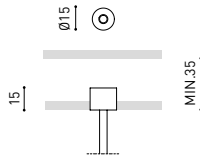

WIRE TRIMLESS ACCESSORIES

FEED	
MAINS TRIMLESS*	NO DIM
A023-00-01- | W | N |	
MAINS THICK TRIMLESS*	DIM
A023-00-02- | W | N |