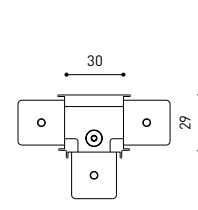

TRACK 48V SURFACE Corner 90° One Plane

T-Joint

X-Joint

Electrical connection not included | Straight joiner included

TRACK 48V SURFACE SHORT Corner 90° One Plane

T-Joint

X-Joint

Electrical connection not included | Straight joiner included

CONSTANT VOLTAGE LED POWER SUPPLY

	P	V	D (A x B x C)
0434-01-61* N W	100W	48V	298 x 19 x 16mm
0434-01-69* N W	250W	48V	268 x 22 x 44mm
0434-01-62	150W	48V	350 x 30 x 18mm
0434-01-80	250W	48V	400 x 40 x 22mm