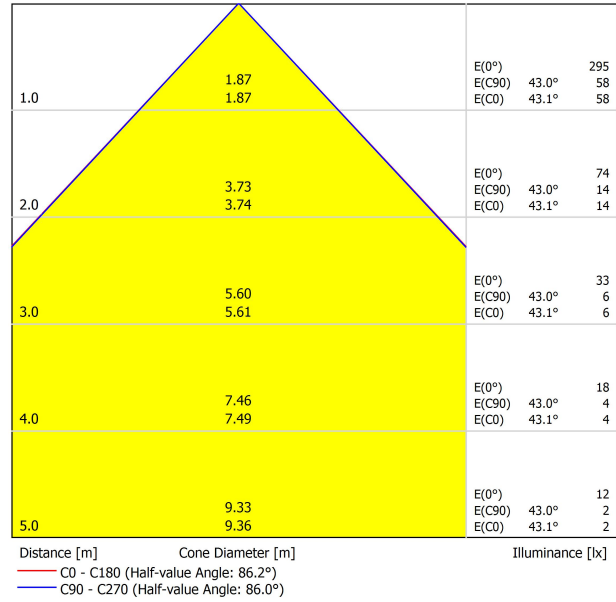

Type	LED
Gross luminous flux	1550 lm
Colour temperature	2700 K
Chromatic stability	MacAdam Step 2
Colour Rendering Index	CRI>90
Power	11,5 W
Current	350 mA
Efficacy	135 lm/W
LED lifespan	L80B10 >60.000h

LIGHT SOURCE

Lighting efficiency	44%
Light beam angle	86°

LIGHTING FIXTURE | PHOTOMETRIC DATA

Driver	Included
Power values of the system	6,92 W
Frequency	50/60 Hz
Dimming	DALI - Other DIM, please consult
Electrical insulation class	□

LIGHTING FIXTURE | ELECTRICAL DATA

Sealing	IP20
Recess measurements	Ø62 mm
Cord length	Max. 2 m
Fast adjustment tensioner	No
Weight	1430 g
Packaged weight	2045 g
Packaging dimensions	340 x 327 x 223 mm
Units per package	1
Materials	Aluminium

POLAR DIAGRAM

CONICAL DIAGRAM

Model	Mains Trimless
Reference	A023-00-01- W N
Colour	W <input type="checkbox"/> RAL 9016 N <input checked="" type="checkbox"/> RAL 9005
Category	Accessories

DIMENSIONAL DRAWING