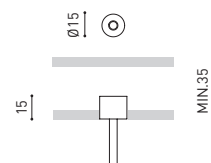

LIGHTING FIXTURE | ELECTRICAL DATA

Sealing	IP20
Recess measurements	Ø62 mm
Cord length	Max. 2 m
Fast adjustment tensioner	No
Weight	1430 g
Packaged weight	2045 g
Packaging dimensions	340 x 327 x 223 mm
Units per package	1
Materials	Aluminium

POLAR DIAGRAM

CONICAL DIAGRAM

Model	Mains Trimless
Reference	A023-00-01- W N
Colour	W <input type="checkbox"/> RAL 9016 N <input checked="" type="checkbox"/> RAL 9005
Category	Accessories

DIMENSIONAL DRAWING