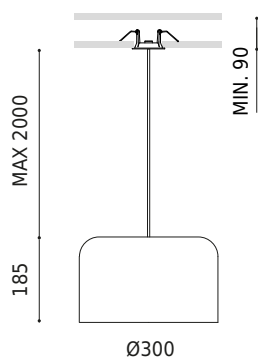

DIMENSIONS

ACCESSORIES

WIRE TRIMLESS ACCESSORY

TRIMLESS TOOL

Name	HEY JOE DIM DALI 2700K PGB
Reference	A5351020PGB
Color	Bright Pebble Grey - Other colours, please consult
RAL	7032
Category	SUSPENSION

PRODUCT

Type	LED
Gross luminous flux	1550 lm
Colour temperature	2700 K
Chromatic stability	MacAdam Step 2
Colour Rendering Index	CRI>90
Power	11,5 W
Current	350 mA
Efficacy	135 lm/W
LED lifespan	L80B10 >60.000h

LIGHT SOURCE

Lighting efficiency	44%
Light beam angle	86°

LIGHTING FIXTURE | PHOTOMETRIC DATA

Driver	Included
Power values of the system	6,92 W
Frequency	50/60 Hz
Dimming	DALI - Other DIM, please consult
Electrical insulation class	□

LIGHTING FIXTURE | ELECTRICAL DATA

Sealing	IP20
Recess measurements	Ø62 mm
Cord length	Max. 2 m
Fast adjustment tensioner	No
Weight	1430 g
Packaged weight	2045 g
Packaging dimensions	340 x 327 x 223 mm
Units per package	1
Materials	Aluminium