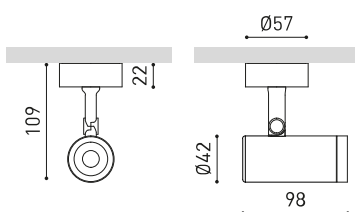

#### DIMENSIONS

#### OTHER DATA

|                      |   |
|----------------------|---|
| Sealing              | IP20  |
| Wireless control     | Please Consult  |
| Swivel angle         | 90°   |
| Rotation angle       | 350°  |
| Weight               | 346 g   |
| Packaged weight      | 438 g   |
| Packaging dimensions | 194 x 182 x 70 mm   |
| Units per package    | 1   |
| Materials            | Aluminium / Acrylonitrile Butadiene Styrene / Polycarbonate |