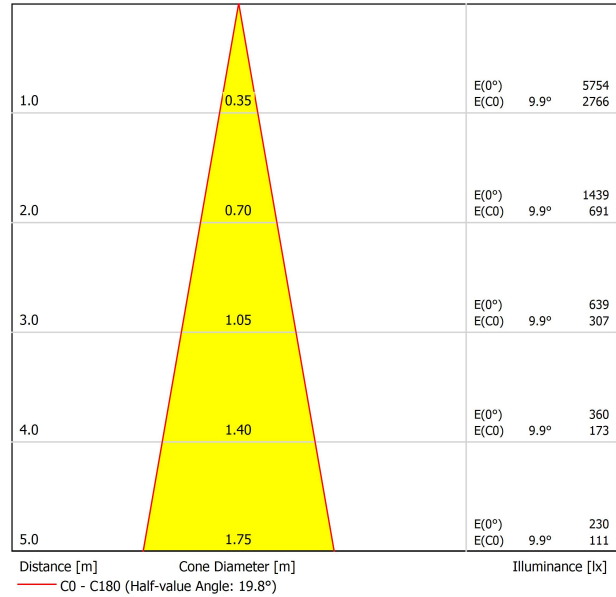

CONICAL DIAGRAM