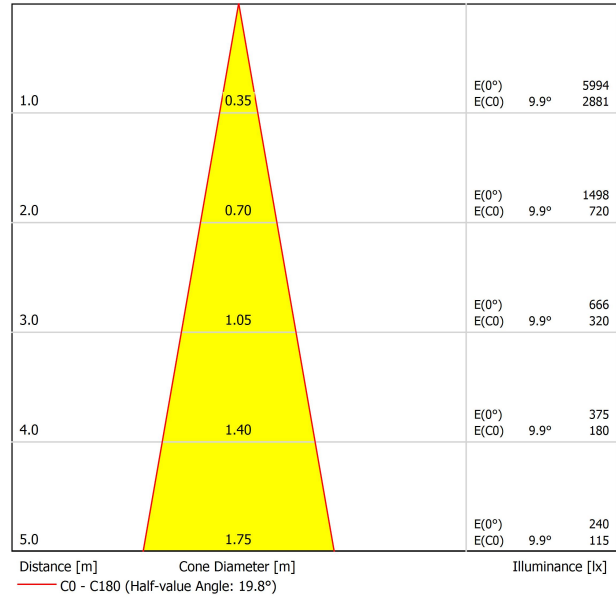

CONICAL DIAGRAM