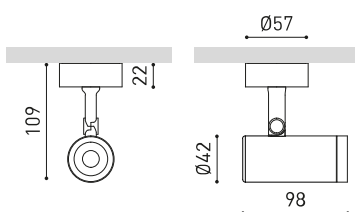

DIMENSIONS

ACCESSORIES

AWARDS

reddot winner 2024
lighting design

PRODUCT

Name	COCO SURFACE FLOOD DIM PH.CUT 2700K NT
Reference	A5360530NT
Color	Textured black
RAL	9005
Category	SURFACE

LIGHT SOURCE

Type	LED
Gross luminous flux	1200 lm
Colour temperature	2700 K - Other K, please consult
Chromatic stability	MacAdam Step 2
Colour Rendering Index	CRI > 90
Power	8,7 W
Current	500 mA
Efficacy	138 lm/W
LED lifespan	L80B10 > 60.000h

LIGHTING FIXTURE | PHOTOMETRIC DATA

Lighting efficiency	86%
Light beam angle	48°

LIGHTING FIXTURE | ELECTRICAL DATA

Driver	Included: Must be placed on remote
Power values of the system	11,73 W
Frequency	50/60 Hz
Dimming	Phase Cut - Other DIM, please consult
Electrical insulation class	☐

OTHER DATA

Sealing	IP20
Wireless control	Please Consult
Swivel angle	90°
Rotation angle	350°
Weight	333 g
Packaged weight	425 g
Packaging dimensions	194 x 182 x 70 mm
Units per package	1
Materials	Aluminium / Acrylonitrile Butadiene Styrene / Polycarbonate

A lightweight and powerful solution. Coco is a spotlight with a qualitative and uniform light distribution and provides great freedom of light emissions with four opening angles -flood, medium, spot and superspot - a 360° rotation and a 90° tilt. With an exceptional lm/W ratio, it can be fitted with various accessories: anti-glare honeycomb and anti-glare screen, which reduce glare to facilitate visual comfort, and the linear filter, which sets a linear light distribution. Coco invites one to interact with the light through a version with integrated dimmer, enabling one to adjust the desired intensity in each luminaire. Its tunable white version replicates the effects of natural light by regulating the intensity and colour temperature.