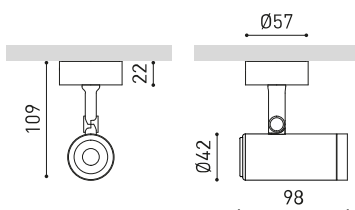

DIMENSIONS

ACCESSORIES

AWARDS

reddot winner 2024
lighting design

PRODUCT

Name	COCO SURFACE MEDIUM DIM ON BOARD 4000K WT
Reference	A5360722WT
Color	Textured white
RAL	9016
Category	SURFACE

LIGHT SOURCE

Type	LED
Gross luminous flux	1340 lm
Colour temperature	4000 K - Other K, please consult
Chromatic stability	MacAdam Step 2
Colour Rendering Index	CRI > 90
Power	8,7 W
Current	500 mA
Efficacy	154 lm/W
LED lifespan	L80B10 > 60.000h

LIGHTING FIXTURE | PHOTOMETRIC DATA

Lighting efficiency	89%
Light beam angle	34°

LIGHTING FIXTURE | ELECTRICAL DATA

Driver	Included: Must be placed on remote
Power values of the system	11,30 W
Frequency	50/60 Hz
Dimming	ON BOARD - Other DIM, please consult
Electrical insulation class	□

OTHER DATA

Sealing	IP20
Wireless control	Please Consult
Swivel angle	90°
Rotation angle	350°
Weight	410 g
Packaged weight	502 g
Packaging dimensions	194 x 182 x 70 mm
Units per package	1
Materials	Aluminium / Acrylonitrile Butadiene Styrene / Polycarbonate

A lightweight and powerful solution. Coco is a spotlight with a qualitative and uniform light distribution and provides great freedom of light emissions with four opening angles - flood, medium, spot and superspot - a 360° rotation and a 90° tilt. With an exceptional lm/W ratio, it can be fitted with various accessories: anti-glare honeycomb and anti-glare screen, which reduce glare to facilitate visual comfort, and the linear filter, which sets a linear light distribution. Coco invites one to interact with the light through a version with integrated dimmer, enabling one to adjust the desired intensity in each luminaire. Its tunable white version replicates the effects of natural light by regulating the intensity and colour temperature.