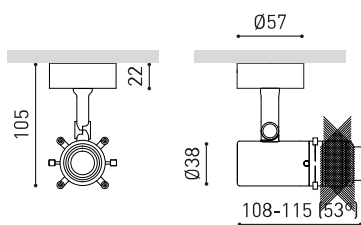

## DIMENSIONS

|           |   |
|-----------|---|
| Name      | COCO SHAPER SURFACE 53° DIM DALI 4000K NT |
| Reference | A5370212NT                                |
| Color     | Textured black                            |
| RAL       | 9005                                      |
| Category  | SURFACE                                   |

## PRODUCT

|                        |                                  |
|------------------------|----------------------------------|
| Type                   | LED                              |
| Gross luminous flux    | 730 lm                           |
| Colour temperature     | 4000 K - Other K, please consult |
| Chromatic stability    | MacAdam Step 2                   |
| Colour Rendering Index | CRI > 90                         |
| Power                  | 6 W                              |
| Current                | 500 mA                           |
| Efficacy               | 122 lm/W                         |
| LED lifespan           | L80B10 > 60.000h                 |

## LIGHTING FIXTURE | ELECTRICAL DATA

|                      |                           |
|----------------------|---------------------------|
| Sealing              | IP20                      |
| Swivel angle         | 90°                       |
| Rotation angle       | 350°                      |
| Weight               | 375 g                     |
| Packaged weight      | 549 g                     |
| Packaging dimensions | 200 x 188 x 144 mm        |
| Units per package    | 1                         |
| Materials            | Aluminium / Optical Glass |