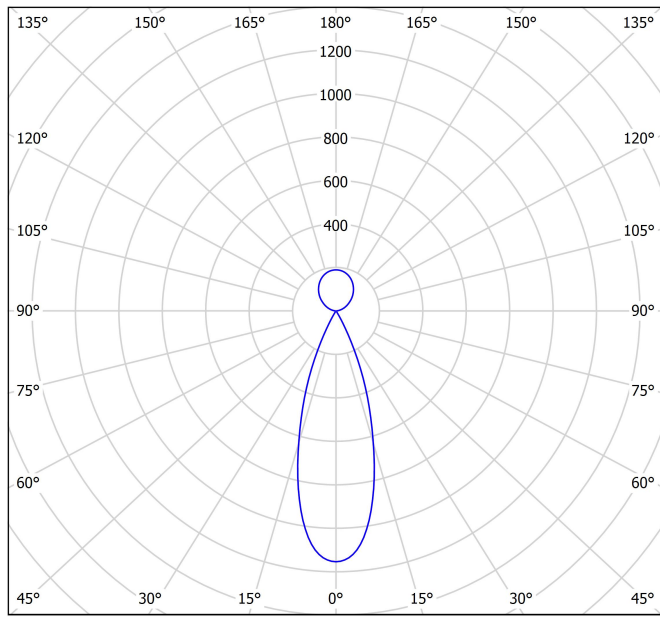

LIGHT SOURCE

Lighting efficiency	86%
Light beam angle	Up:101° - Down:34°

LIGHTING FIXTURE | PHOTOMETRIC DATA

Driver	Included
Power values of the system	9,69 W
Frequency	50/60 Hz
Dimming	No Dim
Electrical insulation class	<input type="checkbox"/>

LIGHTING FIXTURE | ELECTRICAL DATA

Sealing	IP20
Cord length	Max. 2 m
Fast adjustment tensioner	No
Weight	905 g
Packaged weight	1155 g
Packaging dimensions	280 x 235 x 136 mm
Units per package	1
Materials	Aluminium / Acrylonitrile Butadiene Styrene / Polycarbonate

Polar diagram

cd/klm
 — C0 - C180 — C90 - C270

$\eta = 86\%$

Conical diagram

Distance [m] Cone Diameter [m] Illuminance [lx]
 — C0 - C180 (Half-value Angle: 33.6°)

	PRODUCT
Model	ZENIT Cylinder Accessory
Reference	A564-00-00- WT NT BG CR
Category	Accessories