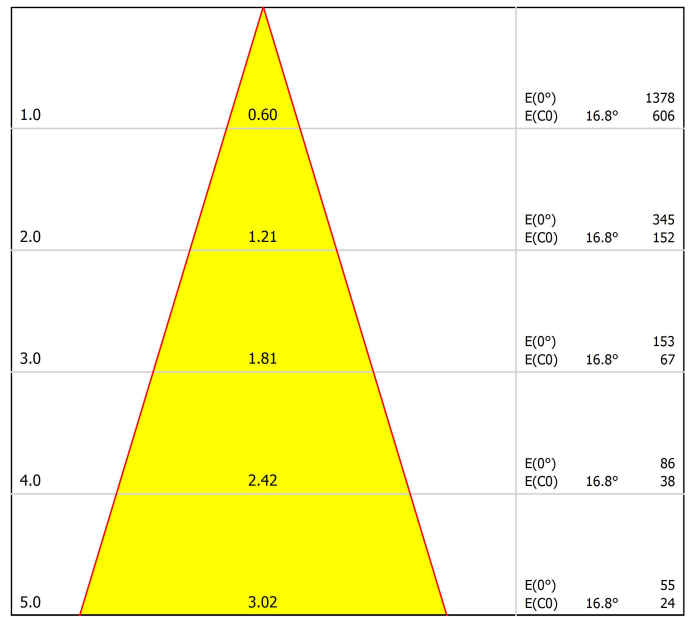

Polar diagram

cd/klm
 — C0 - C180 — C90 - C270

$\eta = 86\%$

Conical diagram

Distance [m] Cone Diameter [m] Illuminance [lx]
 — C0 - C180 (Half-value Angle: 33.6°)

	PRODUCT
Model	ZENIT Cylinder Accessory
Reference	A564-00-00- WT NT BG CR
Category	Accessories