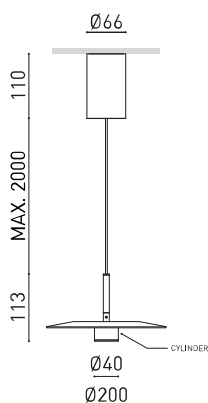

Dimensions

Accessories

CYLINDER ACCESSORY

Name	ZENIT BASE 3000K WT
Reference	A5650011WT
Colour	Textured white
Base Finishing	Textured white
RAL	9016
Category	SUSPENSION

PRODUCT

Type	LED
Gross luminous flux	Up:645 - Down:550 lm
Colour temperature	3000 K
Chromatic stability	MacAdam Step 2
Colour Rendering Index	CRI>90
Power	8 W
Current	200 mA
Efficacy	150 lm/W
LED lifespan	L80B10 >55.000h
Energy efficiency class	Up: C - Down: E

LIGHT SOURCE

Lighting efficiency	86%
Light beam angle	Up:101° - Down:34°

LIGHTING FIXTURE | PHOTOMETRIC DATA

Driver	Included
Power values of the system	9,69 W
Frequency	50/60 Hz
Dimming	No Dim
Electrical insulation class	<input type="checkbox"/>

LIGHTING FIXTURE | ELECTRICAL DATA

Sealing	IP20
Cord length	Max. 2 m
Fast adjustment tensioner	No
Weight	905 g
Packaged weight	1155 g
Packaging dimensions	280 x 235 x 136 mm
Units per package	1
Materials	Aluminium / Acrylonitrile Butadiene Styrene / Polycarbonate

Polar diagram

cd/klm
 — C0 - C180 — C90 - C270

$\eta = 86\%$

Conical diagram

Distance [m] Cone Diameter [m] Illuminance [lx]
 — C0 - C180 (Half-value Angle: 33.6°)

	PRODUCT
Model	ZENIT Cylinder Accessory
Reference	A564-00-00- WT NT BG CR
Category	Accessories