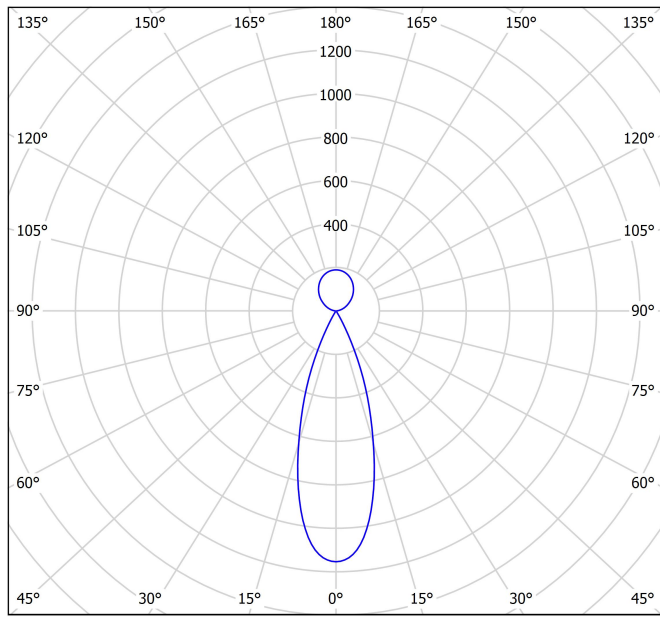

## Dimensions

## LIGHTING FIXTURE | PHOTOMETRIC DATA

Polar diagram

cd/klm  
 — C0 - C180 — C90 - C270

$\eta = 86\%$

Conical diagram

Distance [m] Cone Diameter [m] Illuminance [lx]  
 — C0 - C180 (Half-value Angle: 33.6°)

	PRODUCT
Model	ZENIT Cylinder Accessory
Reference	A564-00-00-   WT   NT   BG   CR
Category	Accessories