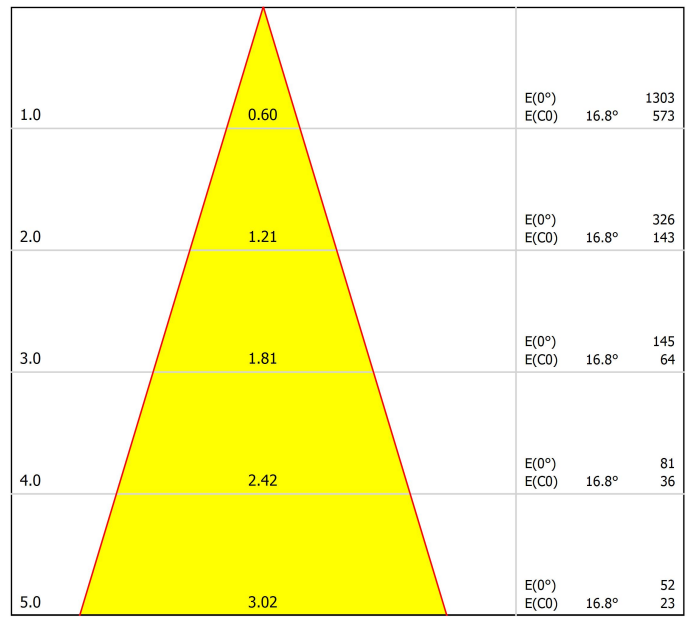

Polar diagram

cd/klm  
 — C0 - C180 — C90 - C270

$\eta = 86\%$

Conical diagram

Distance [m] Cone Diameter [m] Illuminance [lx]  
 — C0 - C180 (Half-value Angle: 33.6°)

	PRODUCT
Model	ZENIT Cylinder Accessory
Reference	A564-00-00-   WT   NT   BG   CR
Category	Accessories