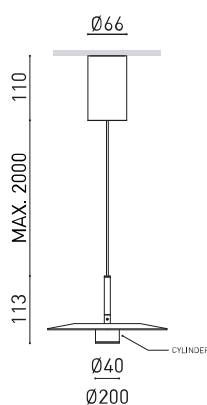

## Dimensions

Lighting efficiency	86%
Light beam angle	Up:101° - Down:34°

Driver	Included
Power values of the system	9,90 W
Frequency	50/60 Hz
Dimming	DALI
Electrical insulation class	<input type="checkbox"/>

Sealing	IP20
Cord length	Max. 2 m
Fast adjustment tensioner	No
Weight	905 g
Packaged weight	1155 g
Packaging dimensions	280 x 235 x 136 mm
Units per package	1
Materials	Aluminium / Acrylonitrile Butadiene Styrene / Polycarbonate

Polar diagram

cd/klm  
 — C0 - C180 — C90 - C270

$\eta = 86\%$

Conical diagram

Distance [m] Cone Diameter [m] Illuminance [lx]  
 — C0 - C180 (Half-value Angle: 33.6°)

	PRODUCT
Model	ZENIT Cylinder Accessory
Reference	A564-00-00-   WT   NT   BG   CR
Category	Accessories